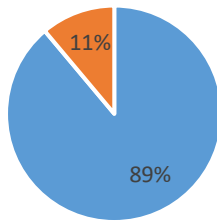

Supervisors Racial/Ethnic Backgrounds

Student Racial/Ethnic Backgrounds

Core MFT Faculty Racial/Ethnic Backgrounds

Non-Core Faculty Racial/Ethnic Backgrounds

Supervisor Gender

■ Female
■ Male

Student Gender

■ Female
■ Male

Core MFT Faculty Gender

■ Male
■ Female

Non-Core Faculty Gender

■ Female
■ Male

Student Ages

- 23-25 years old
- 26-29 years old
- 30-34 years old
- 36-39 years ol
- 40-44 years old
- 45-49 years old