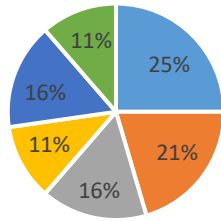

Supervisors Racial/Ethnic Backgrounds

Student Racial/Ethnic Backgrounds

Core MFT Faculty Racial/Ethnic Backgrounds

Non-Core Faculty Racial/Ethnic Backgrounds

Supervisor Gender

■ Female
■ Male

Student Gender

■ Female
■ Male

Core MFT Faculty Gender

■ Male
■ Female

Non-Core Faculty Gender

■ Female
■ Male

Student Ages

- 23-25 years old
- 26-29 years old
- 30-34 years old
- 36-39 years ol
- 40-44 years old
- 45-49 years old